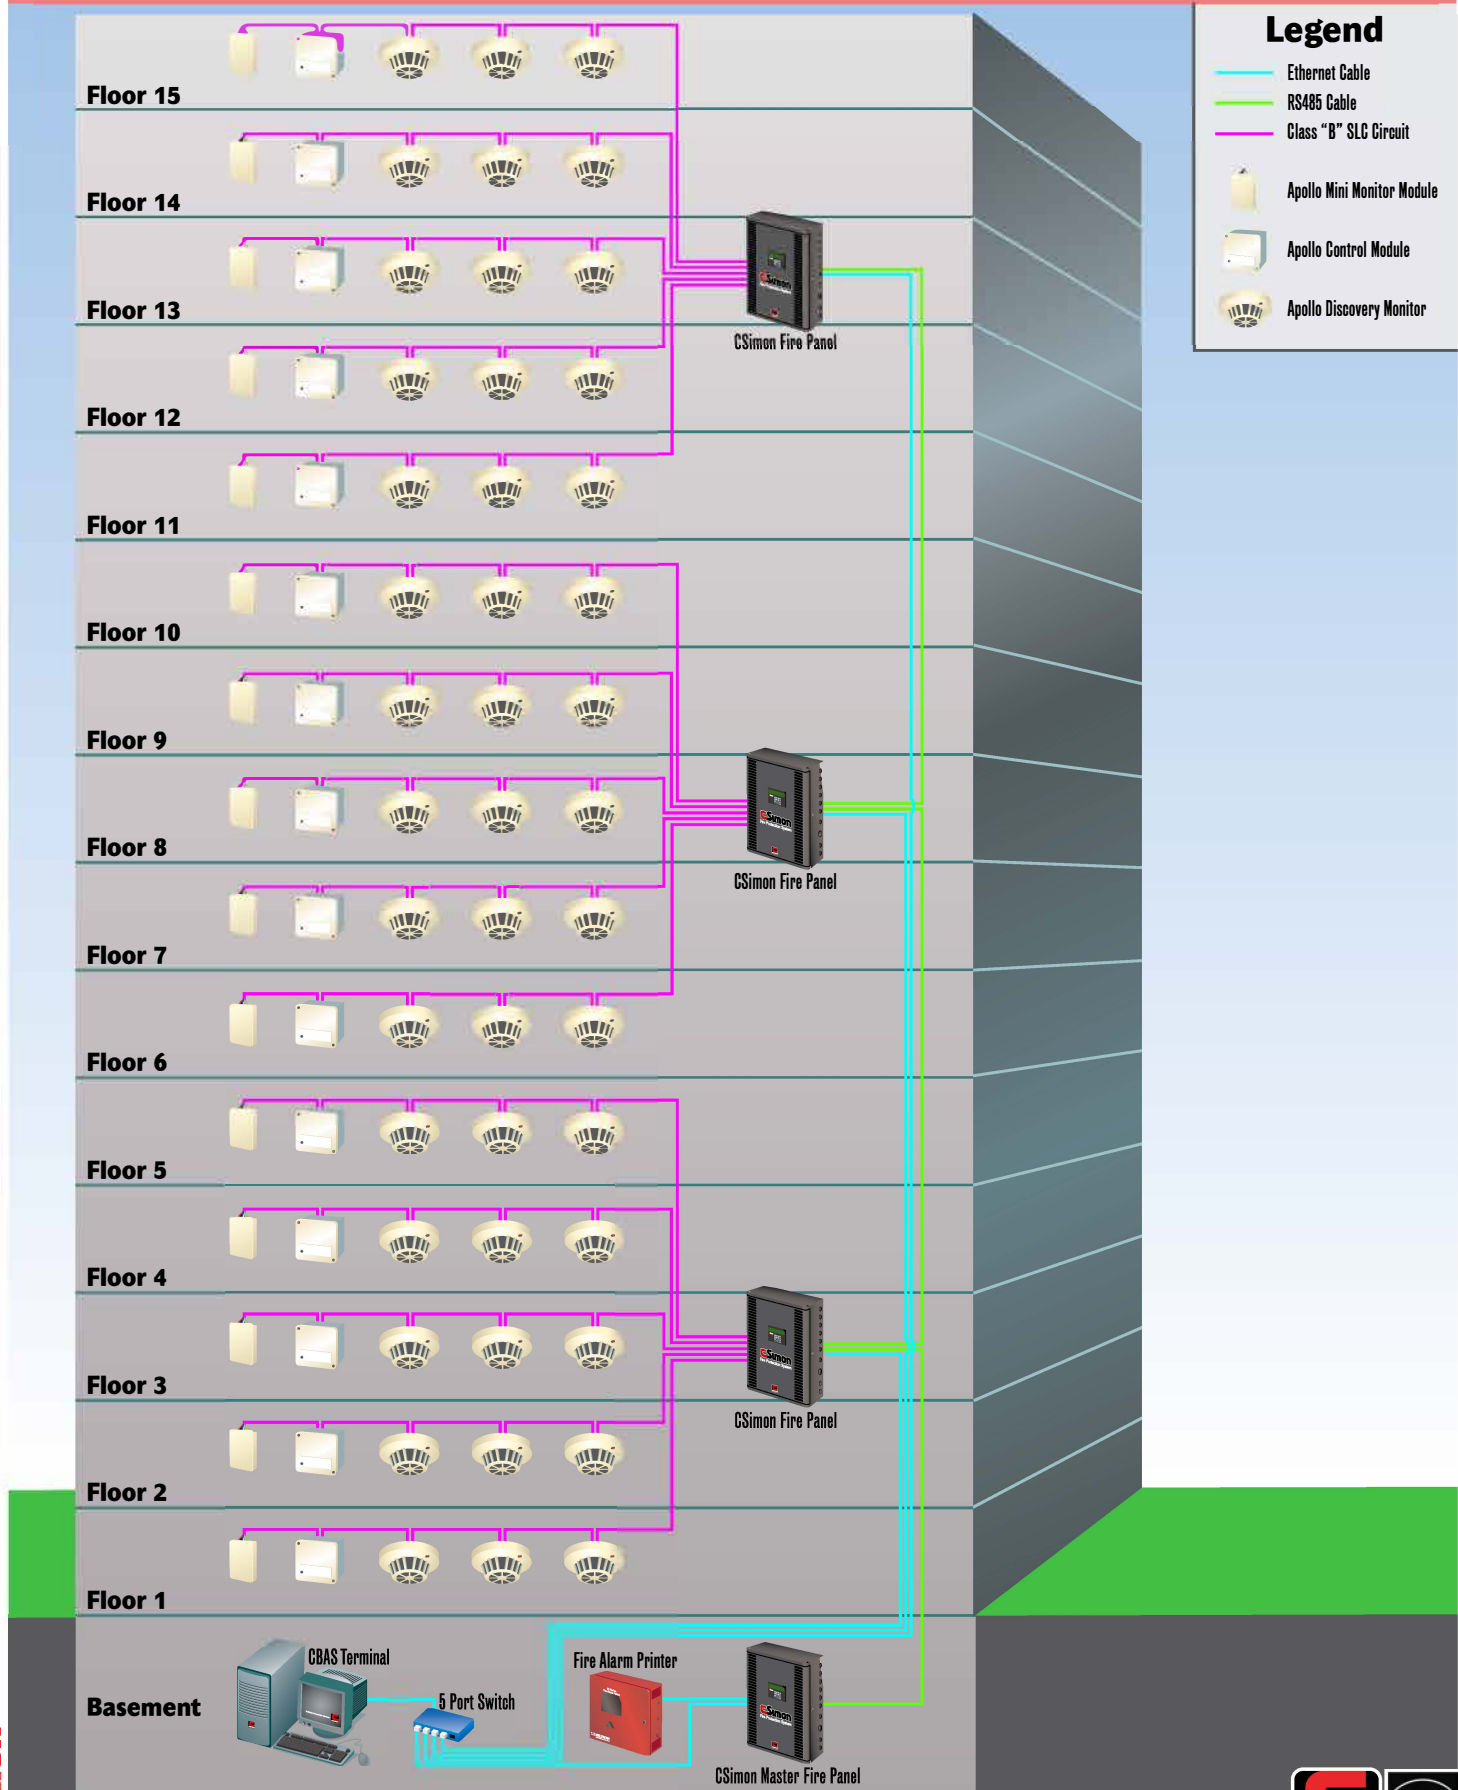

15 Story Building

Legend

- Ethernet Cable
- RS485 Cable
- Class "B" SLC Circuit
-  Apollo Mini Monitor Module
-  Apollo Control Module
-  Apollo Discovery Monitor